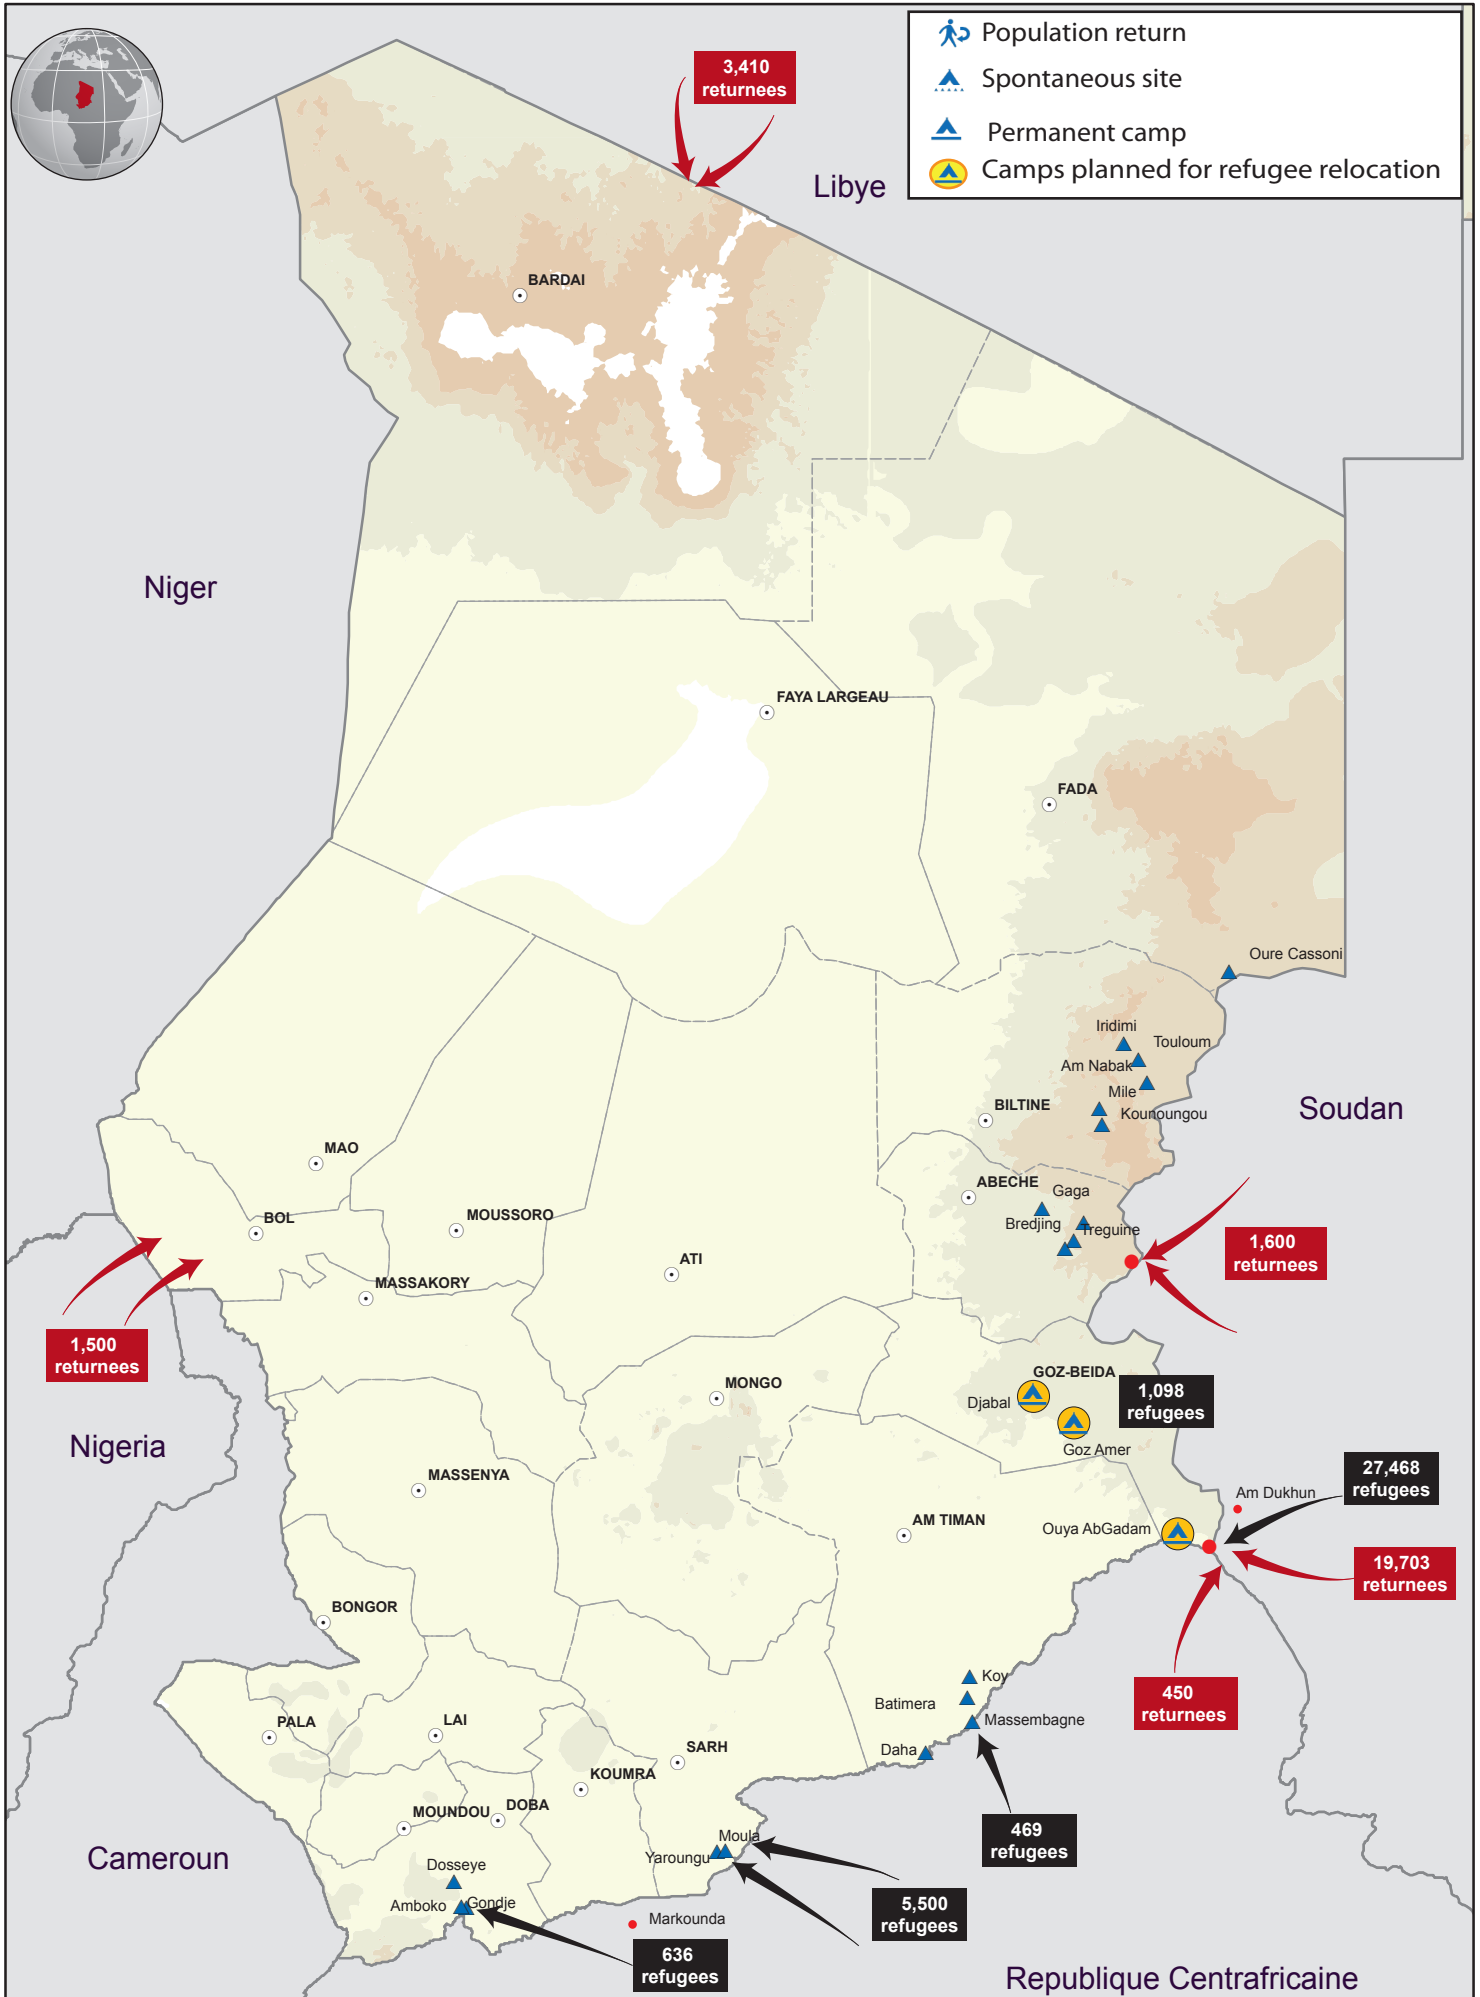

TCHAD: Influx of Returnees and Refugees (period between January and April 2013)

Situation as of 29 April 2013

The boundaries and names shown and the designations used on this map do not imply official endorsement or acceptance by the United Nations.